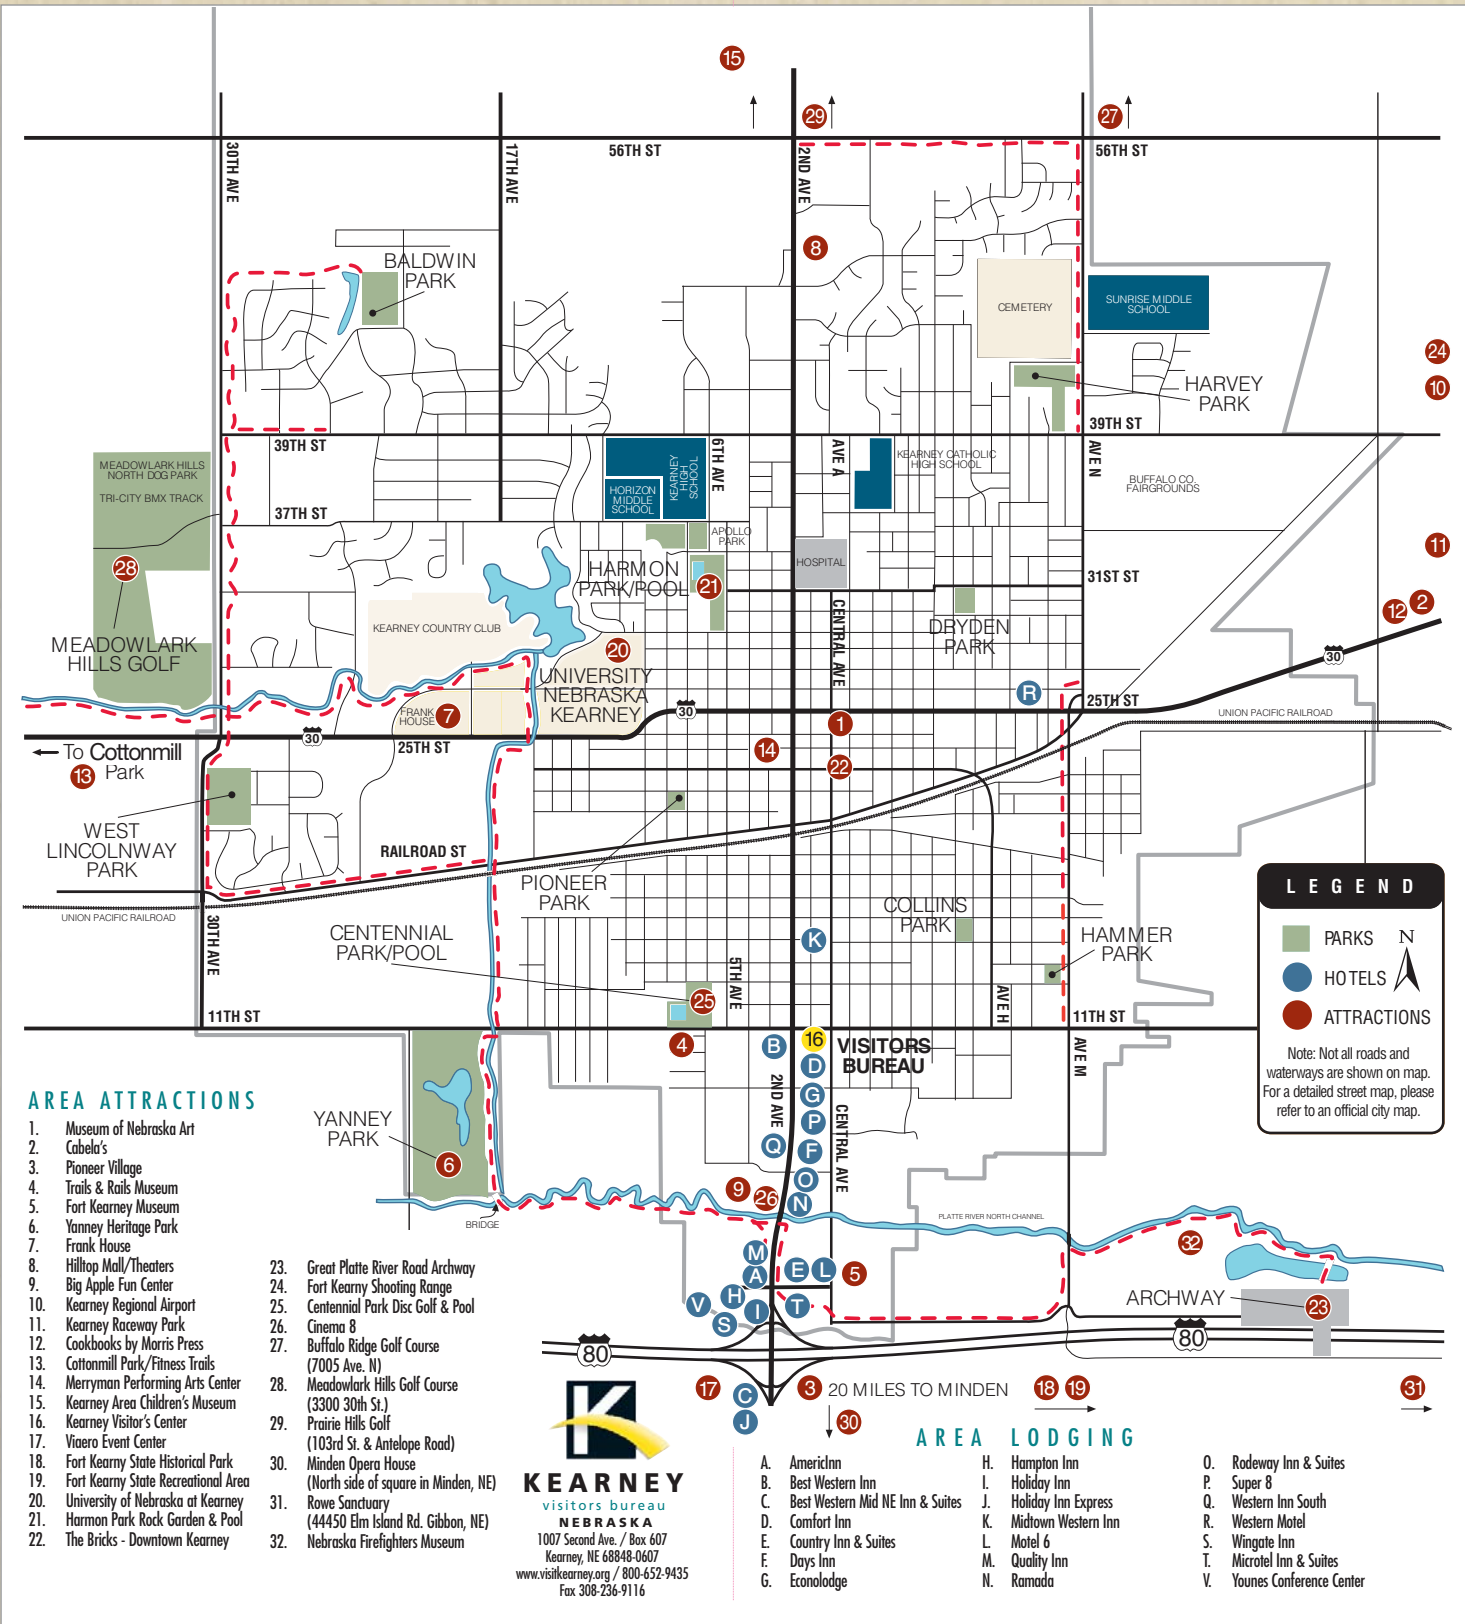

# Kearney Map

### AREA ATTRACTIONS

1. Museum of Nebraska Art
2. Cabela's
3. Pioneer Village
4. Trails & Rails Museum
5. Fort Kearney Museum
6. Yanney Heritage Park
7. Frank House
8. Hilltop Mall/Theaters
9. Big Apple Fun Center
10. Kearney Regional Airport
11. Kearney Raceway Park
12. Cookbooks by Morris Press
13. Cottonmill Park/Fitness Trails
14. Merryman Performing Arts Center
15. Kearney Area Children's Museum
16. Kearney Visitor's Center
17. Viacro Event Center
18. Fort Kearney State Historical Park
19. Fort Kearney State Recreational Area
20. University of Nebraska at Kearney
21. Harmon Park Rock Garden & Pool
22. The Bricks - Downtown Kearney
23. Great Platte River Road Archway
24. Fort Kearney Shooting Range
25. Centennial Park Disc Golf & Pool
26. Cinema 8
27. Buffalo Ridge Golf Course (7005 Ave. N)
28. Meadowlark Hills Golf Course (3300 30th St.)
29. Prairie Hills Golf (103rd St. & Antelope Road)
30. Minden Opera House (North side of square in Minden, NE)
31. Rowe Sanctuary (44450 Elm Island Rd. Gibbon, NE)
32. Nebraska Firefighters Museum

**LEGEND**

PARKS

HOTELS

ATTRACTIONS

Note: Not all roads and waterways are shown on map. For a detailed street map, please refer to an official city map.